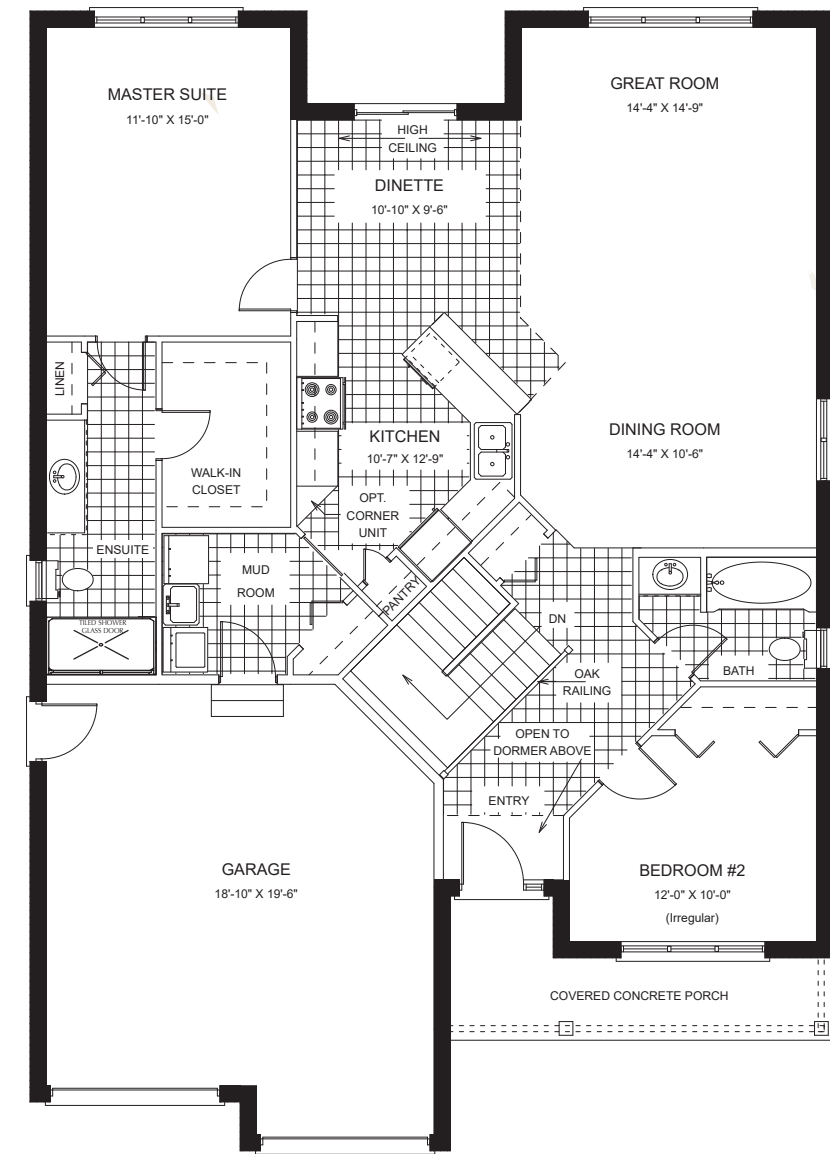

**YOUR PREMIER BUILDER OF HIGH
QUALITY, ENERGY EFFICIENT HOMES**

THE DUNDEE

BUNGALOW - 1485 SQ. FT.

THE DUNDEE 1485 SQ. FT.

BASEMENT FLOOR

MAIN FLOOR