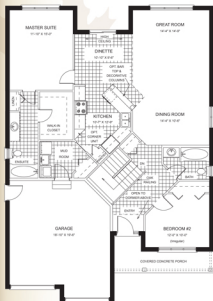

THE
DUNDEE

1485 SQ. FT.

THE
DUNDEE
1485 SQ. FT.

MAIN FLOOR PLAN

BASEMENT PLAN