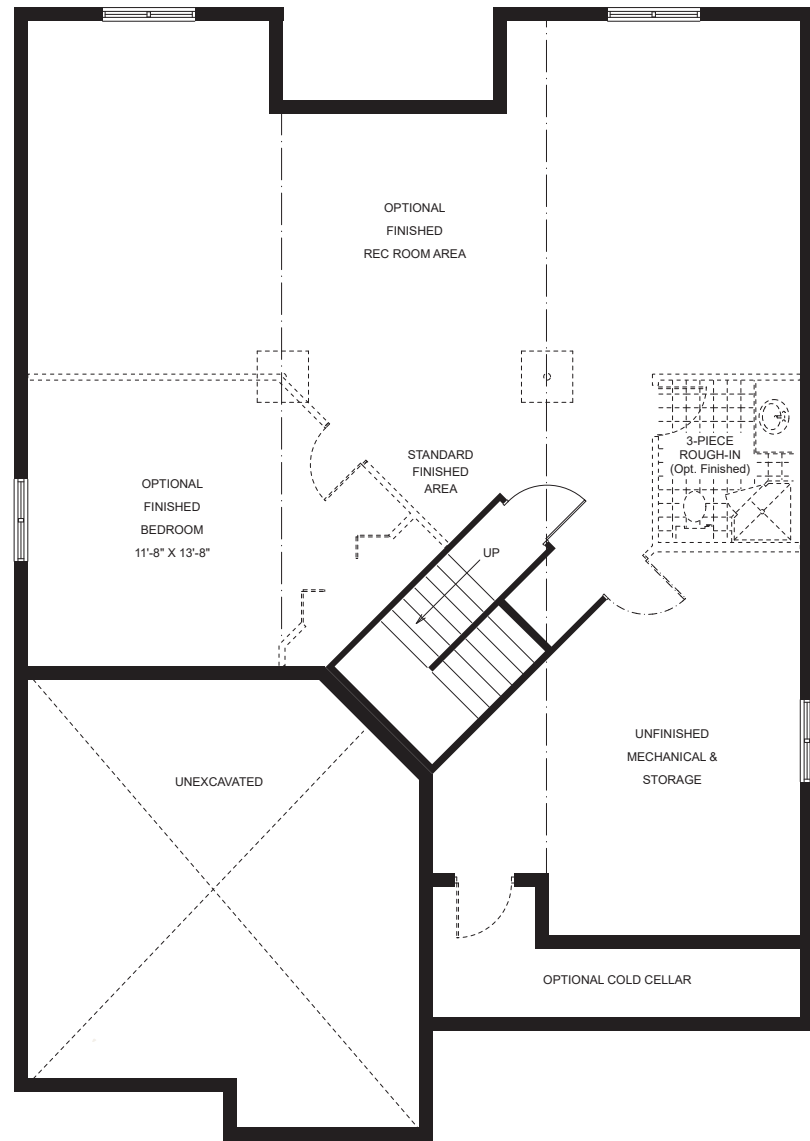

**YOUR PREMIER BUILDER OF HIGH
QUALITY, ENERGY EFFICIENT HOMES**

THE DUNDEE

BUNGALOW - 1485 SQ. FT.

THE DUNDEE 1485 SQ. FT.

BASEMENT FLOOR

MAIN FLOOR