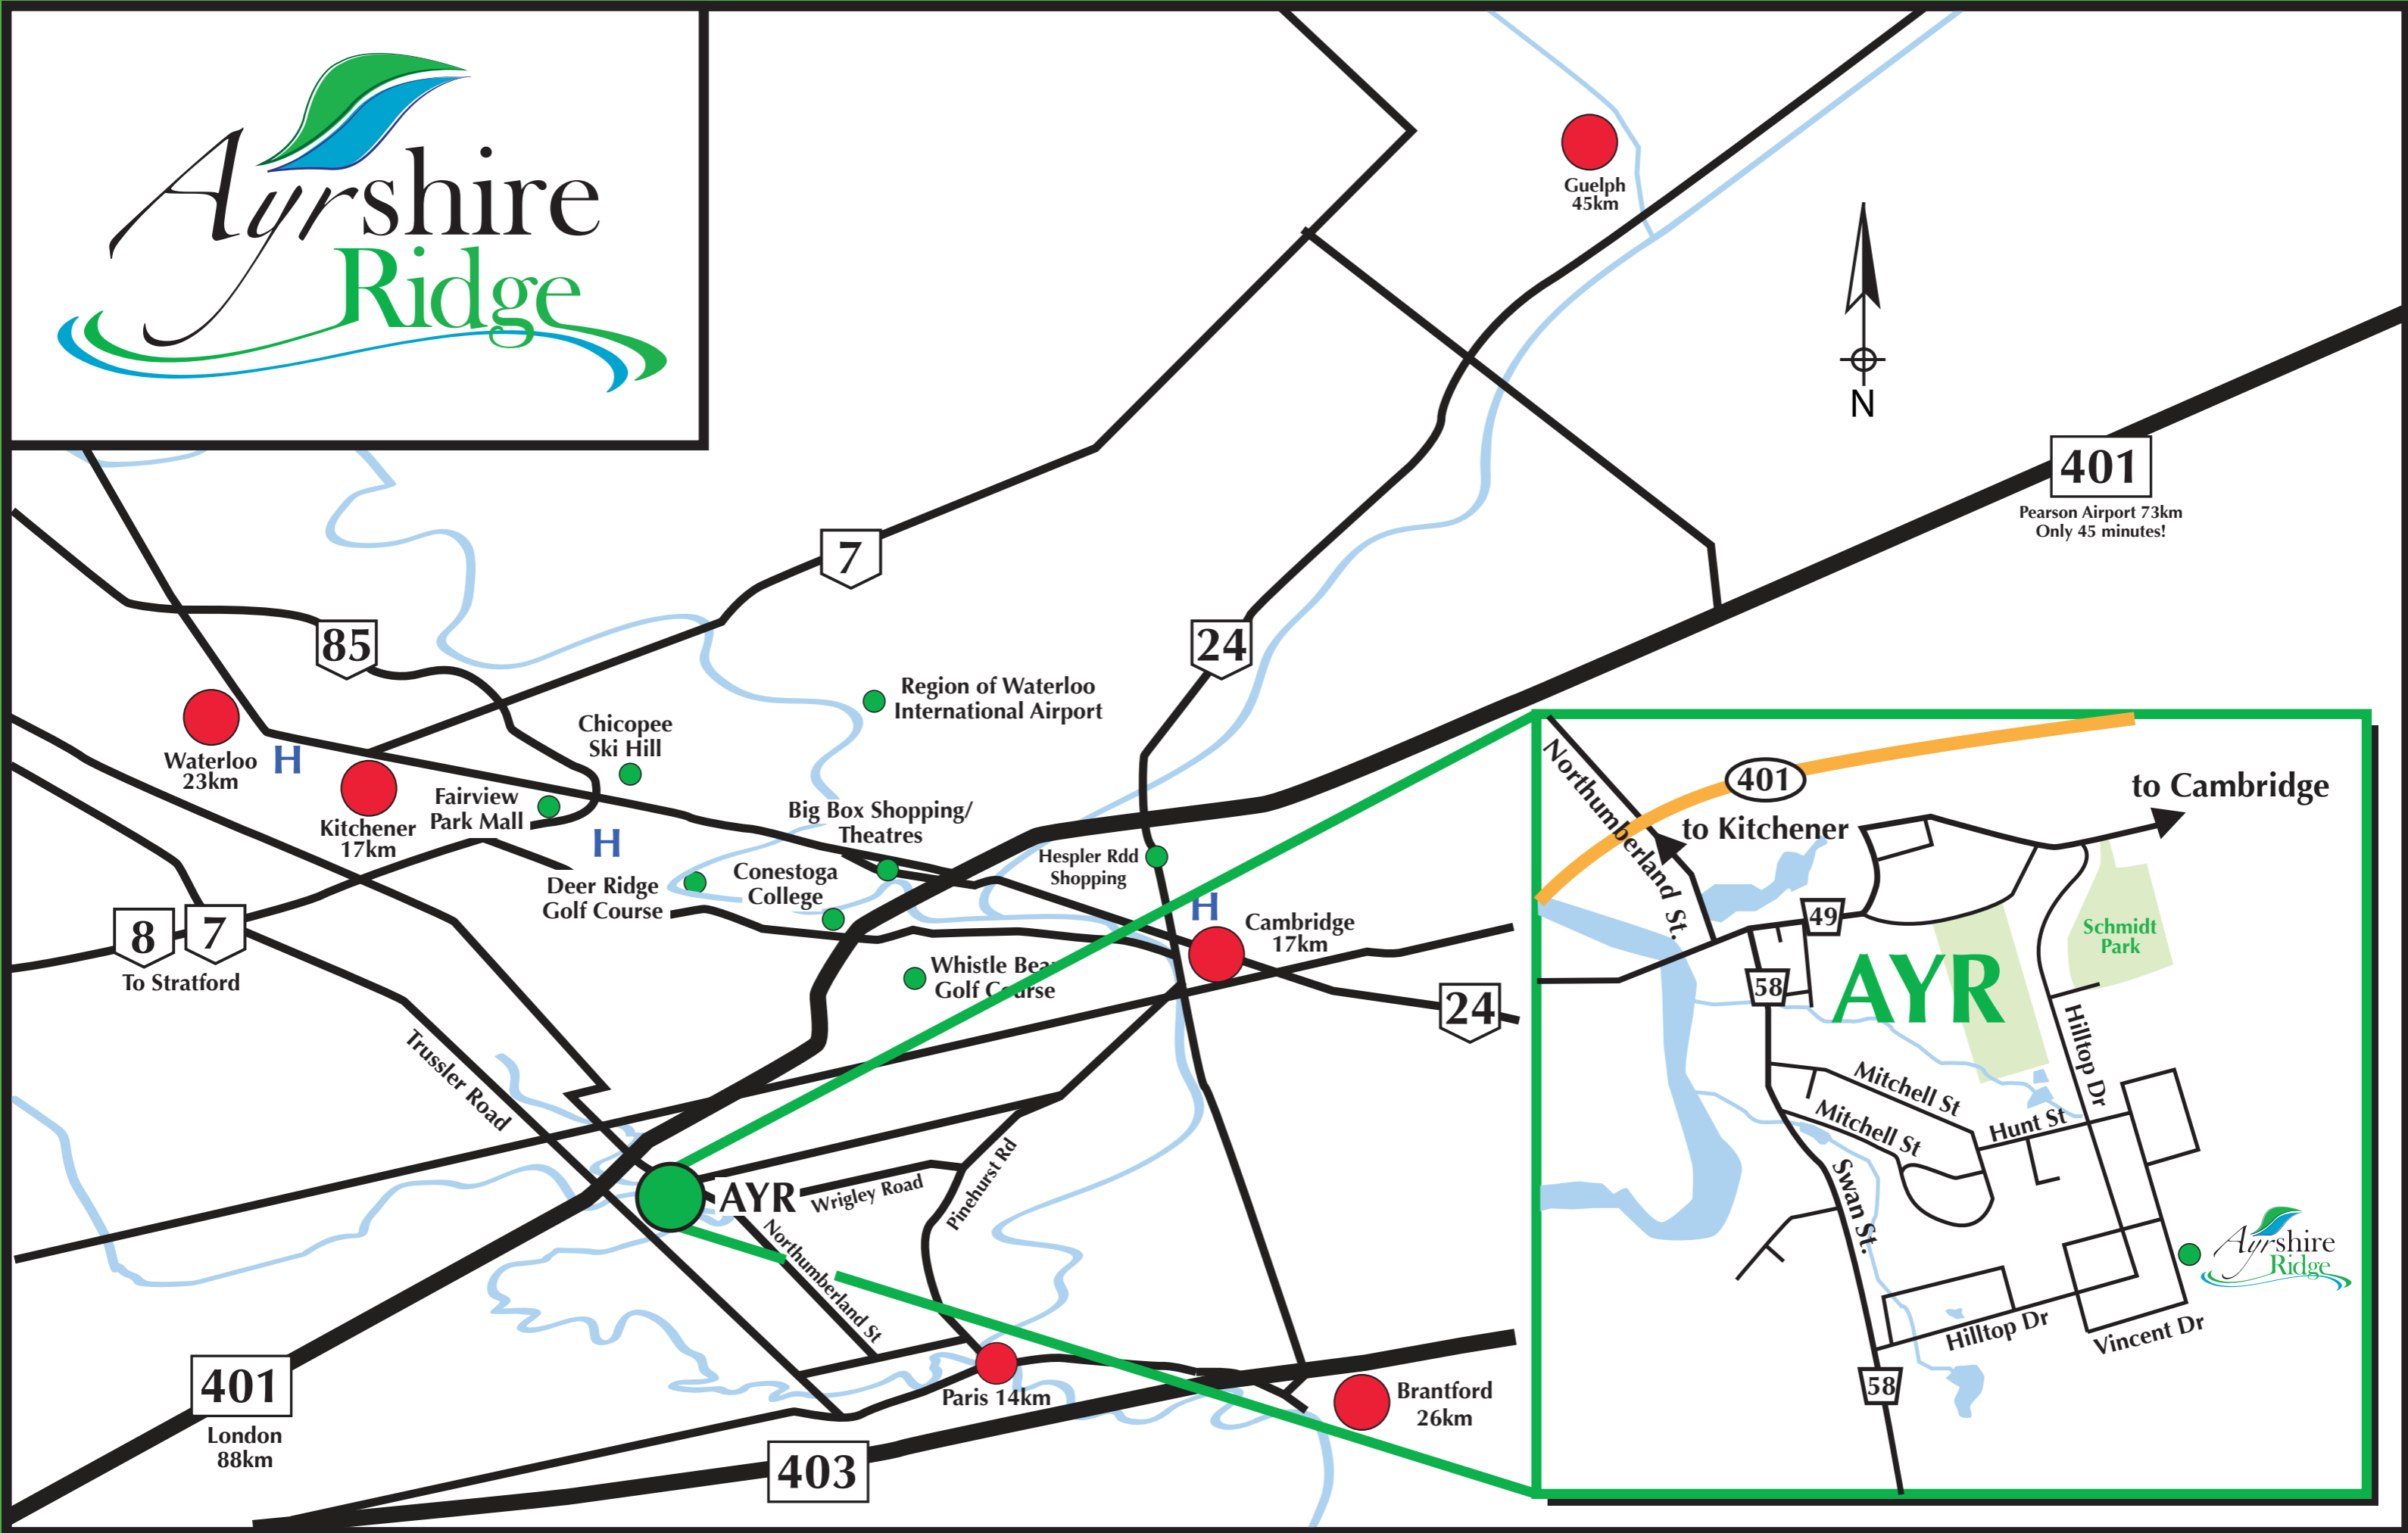

Ayrshire Ridge

8 7
To Stratford

85

7

24

401

Pearson Airport 73km
Only 45 minutes!

8 7
To Stratford

Trussler Road

AYR

403

24

401

London 88km

Paris 14km

Brantford 26km

Northumberland St.

401

to Kitchener

to Cambridge

AYR

49

58

Mitchell St

Mitchell St

Swan St.

Hunt St

Hilltop Dr

Hilltop Dr

Vincent Dr

Schmidt Park

Ayrshire Ridge